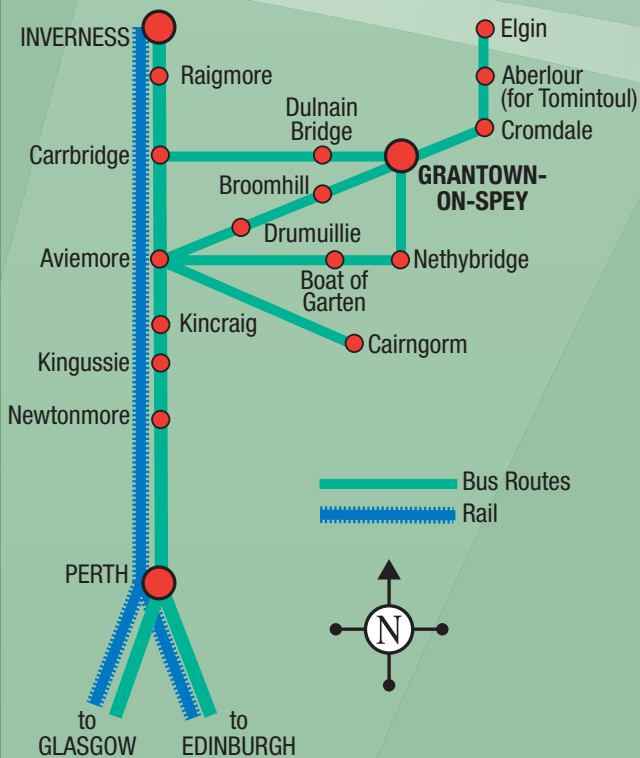

Go Greener Granttown

Bus Service Information to and from Granttown-on-Spey

2010/11

This guide is designed to show residents and visitors to the Granttown area how easy it is to travel around by local buses.

**Granttown on Spey and
Vicinity Community Council**
greenergranttown@live.co.uk
www.visitgranttown.co.uk

BUSES from GRANTOWN SQUARE

Operated by STAGECOACH unless otherwise stated

Monday to Friday

Service	Time Notes	Final Destination	Service	Time Notes	Final Destination
34	0710 NB	Aviemore Interchange S	15	1339 NB	Aviemore Interchange S
15	0726	Inverness via Raigmore	34B	1345 D	Cairngorm Car Park
33A	0744 Sch	Tormore via Cromdale	338A	1413	Aberlour (Elgin connection) **
33	0828 Sch	Cromdale	34	1440 Sch	Aviemore Interchange S
136	0834 Sch	Dulnain Bridge	34	1440 NSch	Cairngorm Car Park
34	0835 NB	Cairngorm Car Park	33	1505 Sch G	Advie via Cromdale
15X	0855	Inverness via Raigmore	33	1508 NSch	Cromdale
33	0857 C	Aviemore Mountain Resort	136	1517 Sch	Dulnain Bridge
338A	0938	Aberlour (Elgin connection) **	15	1609	Inverness via Raigmore
34B	0945 D	Cairngorm Car Park	34	1609 NB	Aviemore Interchange S
15	1033 NB	Aviemore Interchange S	34C	1609 Sch D	Aviemore Interchange S
34	1040 NB	Cairngorm Car Park	34	1705 NB	Aviemore Interchange S
33	1045	Cromdale	34	1745 NB	Aviemore Interchange S
33	1102 Sch C	Aviemore Mountain Resort	33	1746 C	Aviemore Interchange S
34B	1145 D	Cairngorm Car Park	33	1849	Cromdale
15X	1235	Inverness via Raigmore	15	1852 NB	Aviemore Interchange S
34	1240 NB	Cairngorm Car Park	34	1905 NB	Aviemore Interchange S
33	1245	Advie via Cromdale	209	1930 F NB	Aviemore Interchange S
33	1324 C	Aviemore Mountain Resort	209	2045 F NB	Aviemore Interchange S
33	1335 Sch F G	Tormore via Cromdale	209	2200 F NB	Newtonmore via Aviemore, Coylumbridge, Kincaig and Kingussie
33	1337 Sch F C	Aviemore Interchange S			