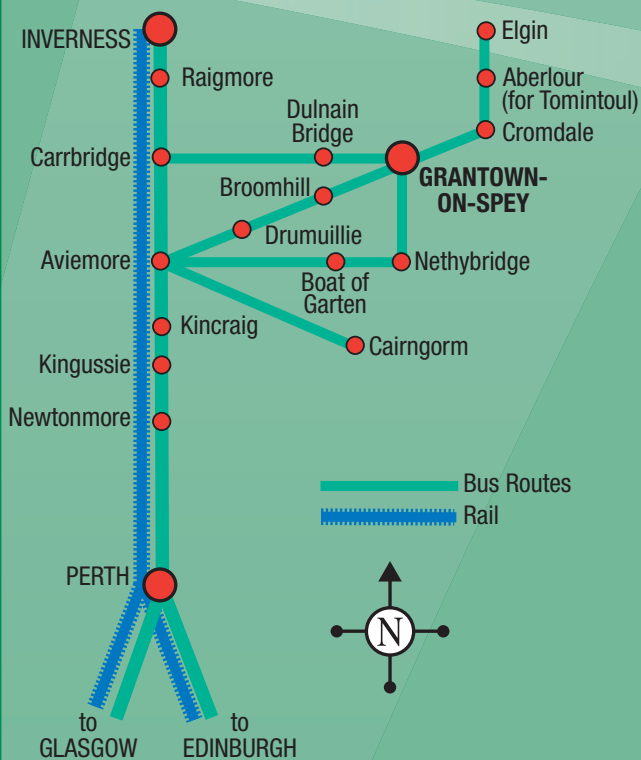

Go Greener Granttown

Bus Service Information to and from Granttown-on-Spey

2010

This guide is designed to show residents and visitors to the Granttown area how easy it is to travel around by local buses.

BUSES from GRANTOWN SQUARE

Operated by STAGECOACH unless otherwise stated

Monday to Friday

Service	Time Notes	Final Destination	Service	Time Notes	Final Destination
34	0710 NB	Aviemore Interchange S	15	1339 NB	Aviemore Interchange S
15	0726	Inverness via Raigmore	34B	1345 D	Cairngorm Car Park
33A	0744 Sch	Tormore via Cromdale	338A	1413	Aberlour (Elgin connection) **
33	0828 Sch	Cromdale	34	1440 Sch	Aviemore Interchange S
136	0834 Sch	Dulnain Bridge	34	1440 NSch	Cairngorm Car Park
34	0835 NB	Cairngorm Car Park	33	1505 Sch G	Advie via Cromdale
15X	0855	Inverness via Raigmore	33	1508 NSch	Cromdale
33	0857 C	Aviemore Mountain Resort	136	1517 Sch	Dulnain Bridge
338A	0938	Aberlour (Elgin connection) **			
34B	0945 D	Cairngorm Car Park	15	1609	Inverness via Raigmore
15	1033 NB	Aviemore Interchange S	34	1609 NB	Aviemore Interchange S
34	1040 NB	Cairngorm Car Park	34C	1609 Sch D	Aviemore Interchange S
33	1045	Cromdale	34	1705 NB	Aviemore Interchange S
33	1102 Sch C	Aviemore Mountain Resort	34	1745 NB	Aviemore Interchange S
34B	1145 D	Cairngorm Car Park	33	1746 C	Aviemore Interchange S
15X	1235	Inverness via Raigmore	33	1849	Cromdale
34	1240 NB	Cairngorm Car Park	15	1852 NB	Aviemore Interchange S
33	1245	Advie via Cromdale	34	1905 NB	Cairngorm Car Park
33	1324 C	Aviemore Mountain Resort	209	1930 F NB	Aviemore Interchange S
33	1335 Sch F G	Tormore via Cromdale	209	2045 F NB	Aviemore Interchange S
33	1337 Sch F C	Aviemore Interchange S	209	2200 F NB	Newtonmore via Aviemore, Coylumbridge, Kincaig and Kingussie